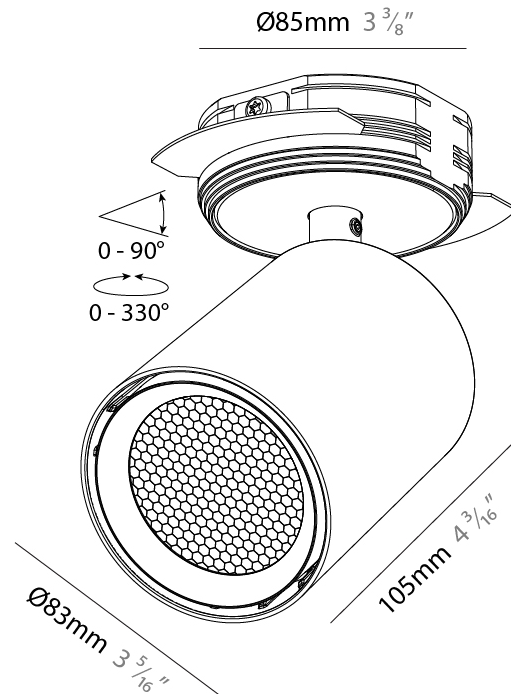

GENERAL

Series: Centriq
Subseries: Centriq In
Partner: Prolicht
Division: Architectural
Installation: Surface
Product Type: Spots
Mounting Location: Ceiling
Light Distribution: Adjustable / Downlight

PHYSICAL

Shape: Cylinder
Diameter (mm): 83
Diameter (in): 3 1/4
Height (mm): 160
Height (in): 6 5/16
Ceiling Thickness (mm): 10 / 12.5 / 15 / 25
Ceiling Thickness (in): 3/8 or 1/2 or 9/16 or 1
Min. Recessing Depth (mm): 50
Min. Recessing Depth (in): 1 15/16
Fixture Finish: SSR / BKV / CWI / CRY / HAB / UFT / ITA / RUA / FTG / MYG / LOD / PUS / FRO / FUP / KIA / POP / BLS / SPG / MEY / GOH / CHC / COM / ABZ / JAG / OBR / MOS / ROR
Fixture Material: Aluminum Die Cast
Cut-out Measurements: Dia. 86mm / 3 3/8"

ELECTRICAL

Input Wattage (W): 27.4
Dimming: DALI Dimming / MATTER Dimming
Driver Included: Yes
Driver Location: Remote
Driver Type: Constant Current - Universal
Driver Class: Class 2
Input Voltage (V): 120
Constant Current (MA): 700mA

LED

Color Temperature (°K): 2700-6500 Tunable White
Max. Delivered Lumen (lm): Max 2414
Nominal Lumen (lm): Max 2827
CRI: >90 CRI
Efficiency (%): 88.2
Lamp Life (hrs): 50000

OPTICAL

Beam Angle: 24, 36, 52
Adjustability: Rotational 350°; Tilt 90°

RATINGS AND CERTIFICATIONS

Certified By: Certified for North American Standards
IP rating: IP20
Glare Rating: ≤ 16