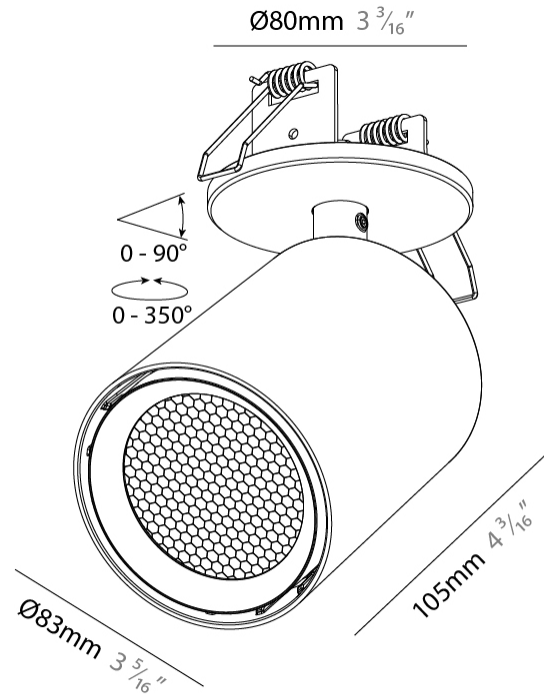

GENERAL

Series: Centriq
Subseries: Centriq In
Partner: Prolicht
Division: Architectural
Installation: Surface
Product Type: Spots
Mounting Location: Ceiling
Light Distribution: Adjustable / Downlight

PHYSICAL

Shape: Cylinder
Diameter (mm): 83
Diameter (in): 3 1/4
Height (mm): 160
Height (in): 6 5/16
Min. Recessing Depth (mm): 50
Min. Recessing Depth (in): 1 15/16
Fixture Finish: SSR / BKV / CWI / CRY / HAB / UFT / ITA / RUA / FTG / MYG / LOD / PUS / FRO / FUP / KIA / POP / BLS / SPG / MEY / GOH / CHC / COM / ABZ / JAG / OBR / MOS / ROR
Fixture Material: Aluminum Die Cast
Cut-out Measurements: Dia. 68mm / 2 11/16"

ELECTRICAL

Input Wattage (W): 27.4
Dimming: DALI Dimming / MATTER Dimming
Driver Included: Yes
Driver Location: Remote
Driver Type: Constant Current - Universal
Driver Class: Class 2
Input Voltage (V): 120
Constant Current (MA): 700mA

LED

Color Temperature (°K): 2700-6500 Tunable White
Max. Delivered Lumen (lm): Max 2414
Nominal Lumen (lm): Max 2827
CRI: >90 CRI
Efficiency (%): 88.2
Lamp Life (hrs): 50000

OPTICAL

Beam Angle: 24, 36, 52
Adjustability: Rotational 350°; Tilt 90°

RATINGS AND CERTIFICATIONS

Certified By: Certified for North American Standards
IP rating: IP20
Glare Rating: ≤ 16