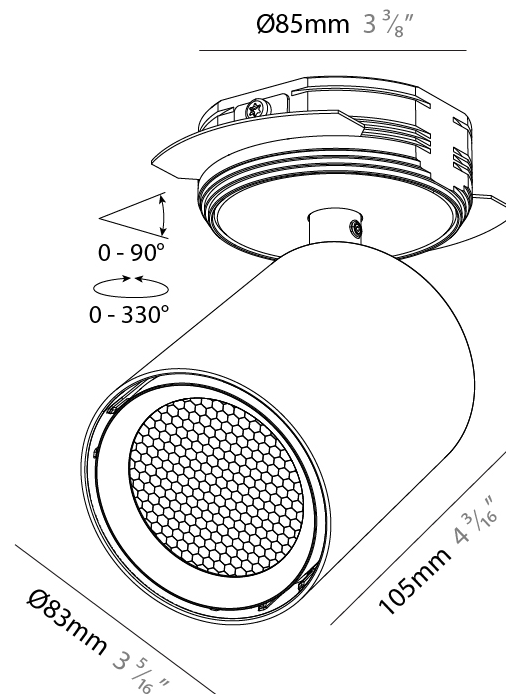

GENERAL

Series: Centriq
Subseries: Centriq In
Partner: Prolicht
Division: Architectural
Installation: Surface
Product Type: Spots
Mounting Location: Ceiling
Light Distribution: Adjustable / Downlight

PHYSICAL

Shape: Cylinder
Diameter (mm): 83
Diameter (in): 3 1/4
Height (mm): 160
Height (in): 6 5/16
Ceiling Thickness (mm): 10 / 12.5 / 15 / 25
Ceiling Thickness (in): 3/8 or 1/2 or 9/16 or 1
Min. Recessing Depth (mm): 50
Min. Recessing Depth (in): 1 15/16
Fixture Finish: SSR / BKV / CWI / CRY / HAB / UFT / ITA / RUA / FTG / MYG / LOD / PUS / FRO / FUP / KIA / POP / BLS / SPG / MEY / GOH / CHC / COM / ABZ / JAG / OBR / MOS / ROR
Fixture Material: Aluminum Die Cast
Cut-out Measurements: Dia. 86mm / 3 3/8"

ELECTRICAL

Lamp Type: LED
Input Wattage (W): 8.2
Dimming: DALI Dimming / MATTER Dimming
Driver Included: Yes
Driver Location: Remote
Driver Type: Constant Current - Universal
Driver Class: Class 2
Input Voltage (V): 120
Constant Current (MA): 200mA

LED

Color Temperature (°K): 2700-6500 Tunable White
Max. Delivered Lumen (lm): Max 569
Nominal Lumen (lm): Max 664
CRI: >90 CRI
Efficiency (%): 99.6
Lamp Life (hrs): 50000

OPTICAL

Beam Angle: 12
Adjustability: Rotational 350°; Tilt 90°

RATINGS AND CERTIFICATIONS

Certified By: Certified for North American Standards
IP rating: IP20
Glare Rating: ≤ 16