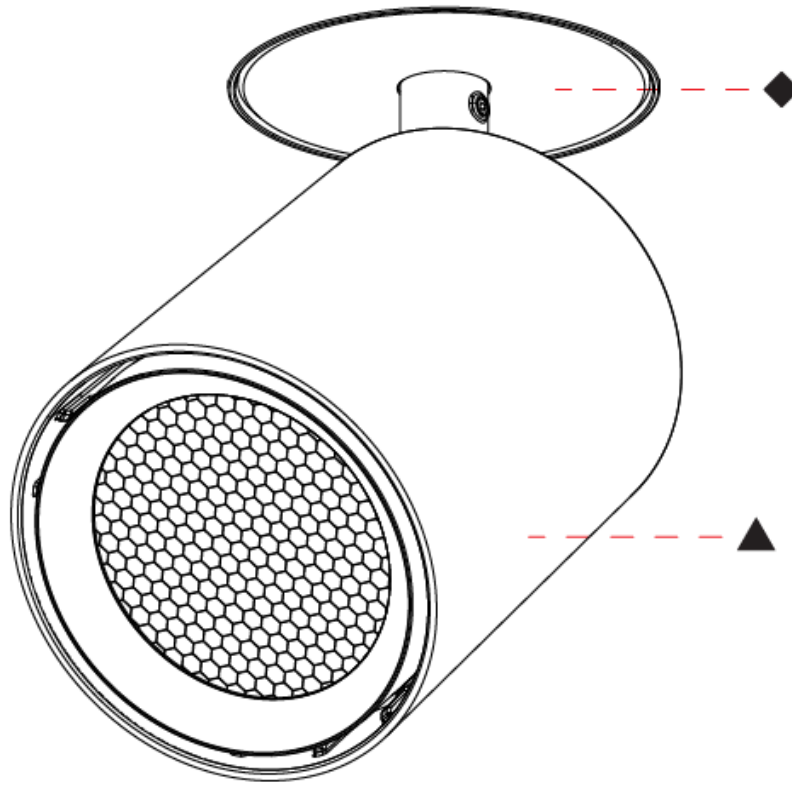

A3D451-

PROJECT	_____
TYPE	_____
SPECIFIER	_____
QUANTITY	_____
DATE	_____

A